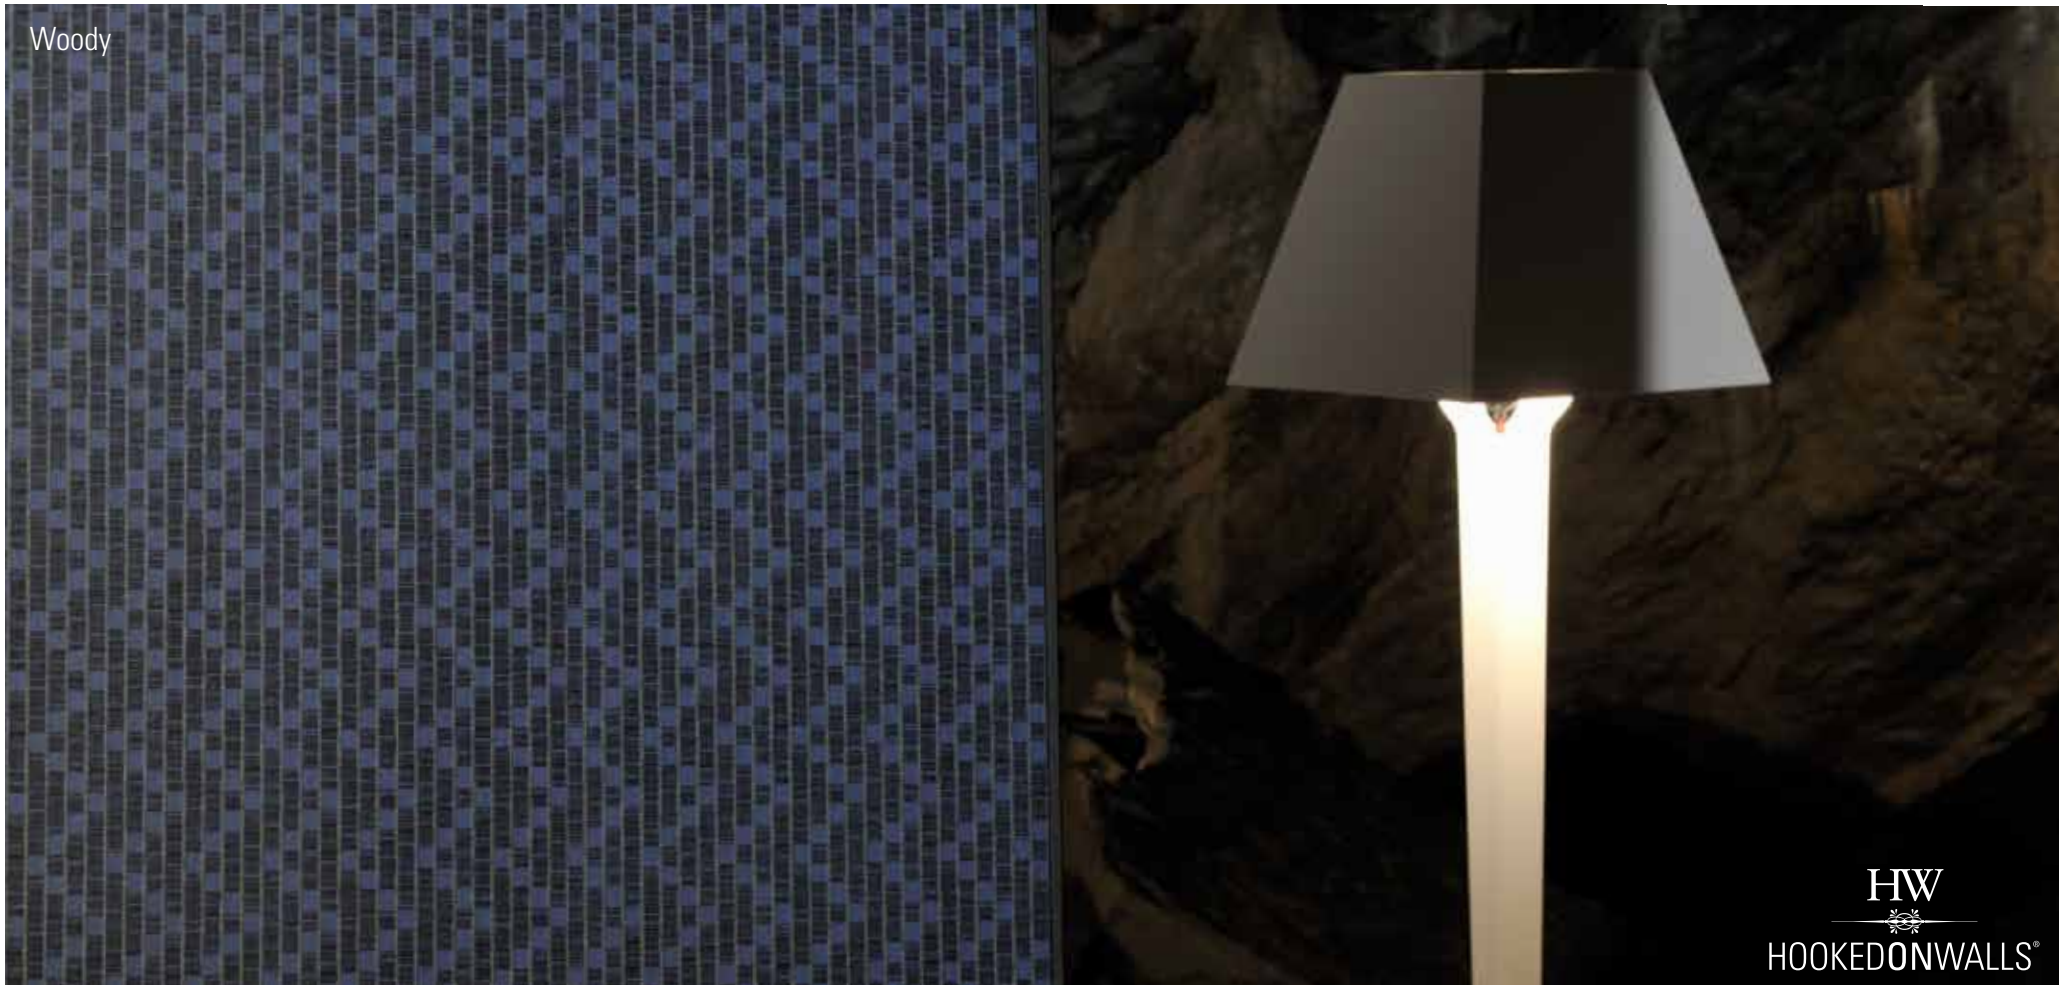

Woody

HW
HOOKEDONWALLS®