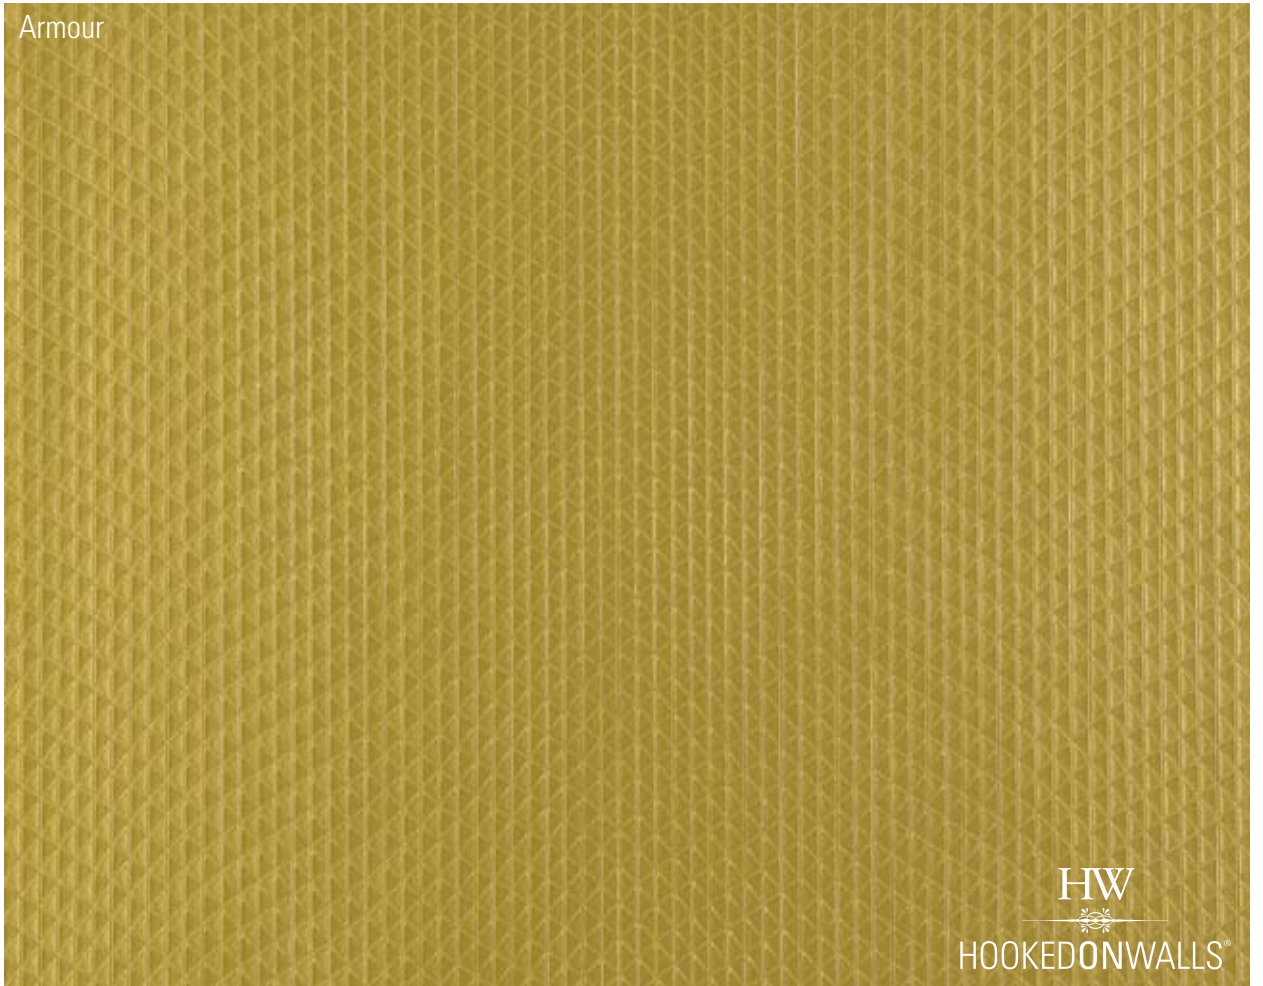

Armour

HW
HOOKEDONWALLS®