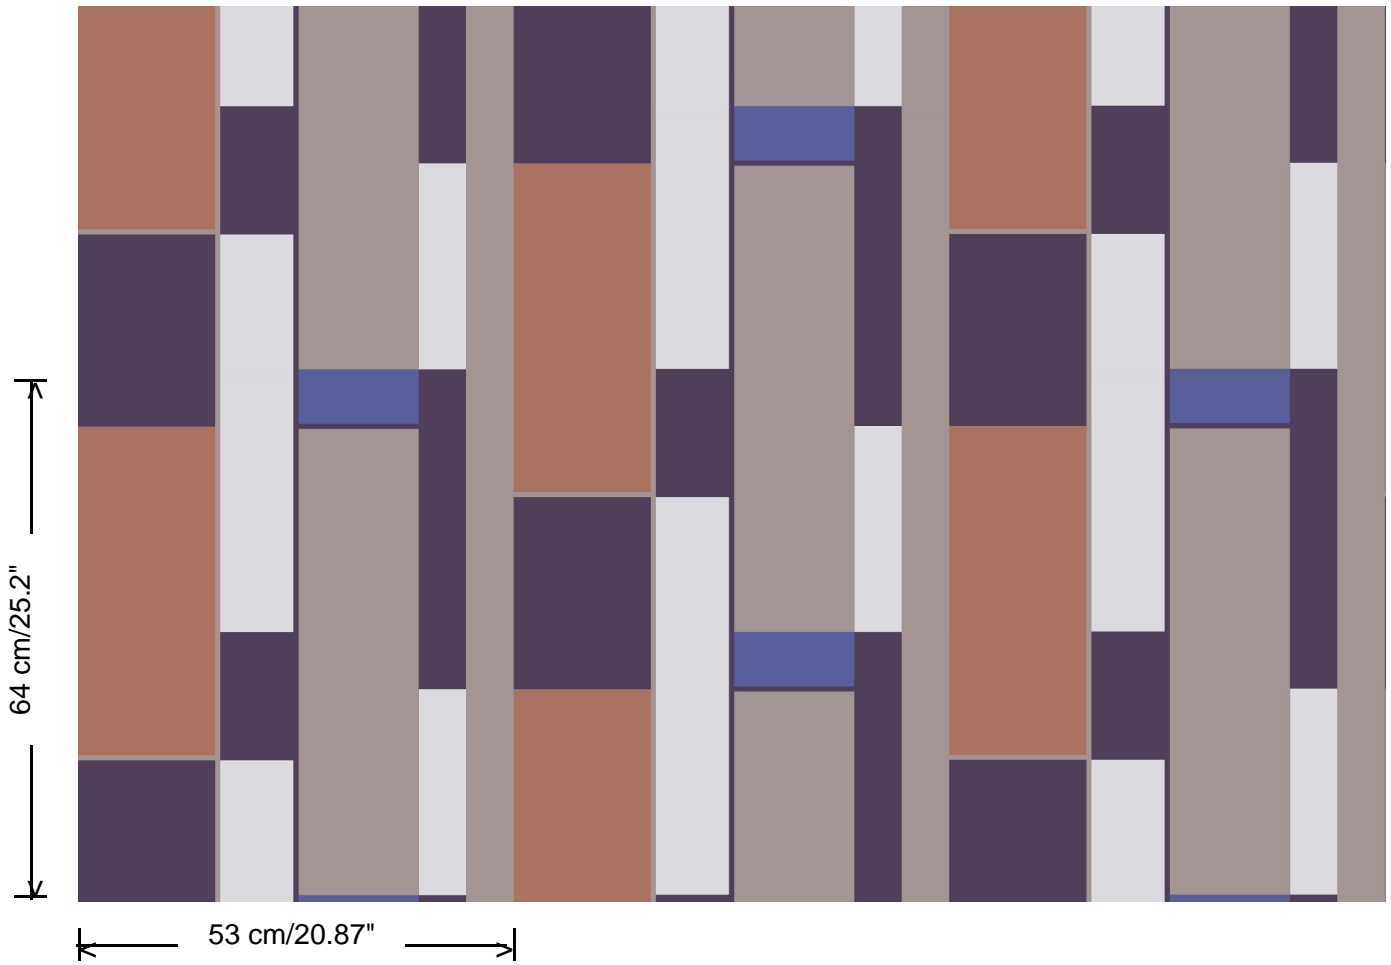

**Collection**  
Tinted Tiles

**Pattern**  
Opulent

**Reference**  
29000 (metallic flakes)

**Dimensions**  
Rolls of 10.05 m x 0.53 m (11 yds x 20.87")

**Match**  
Drop match 64/32 cm

**Adhesive**  
Adhesive for non-woven wallcovering like Arte Clearpro, or Metyl Special (200 g in 4 l of water) with the addition of 20% PVA adhesive

**Fire retardancy**  
B-s1, d0 / Class A

**Light resistance**  
Good lightfastness

**Care**  
Washable

**How to paste**  
Paste the wall

**How to remove**  
Strippable

**Collection**  
Tinted Tiles

**Pattern**  
Opulent

**Reference**  
29000 (metallic flakes)

<https://www.hookedonwalls.com>