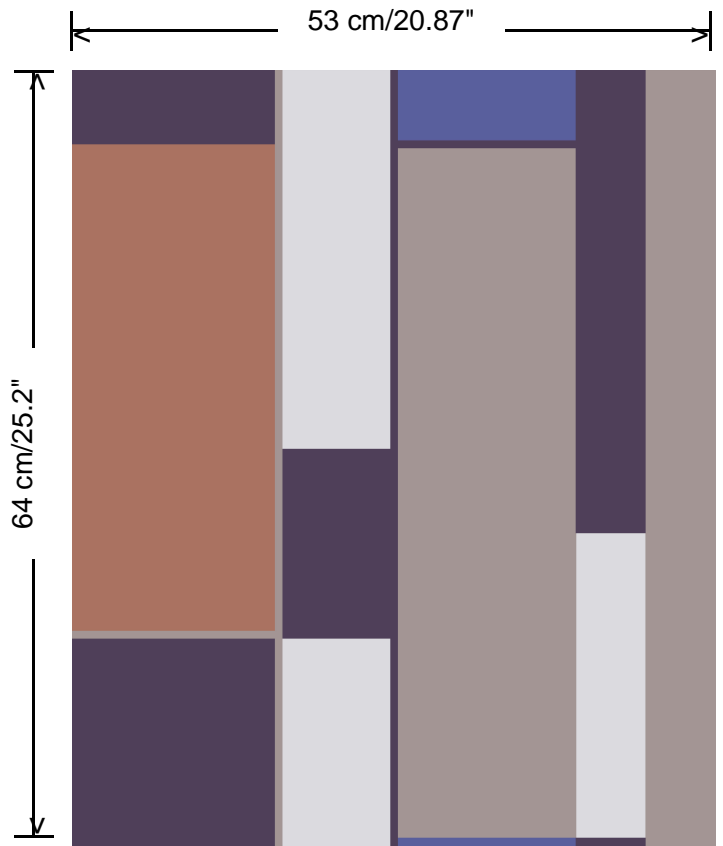

**Collection**  
Tinted Tiles

**Pattern**  
Opulent

**Reference**  
29000 (metallic flakes)

**Dimensions**  
Rolls of 10.05 m x 0.53 m (11 yds x 20.87")

**Match**  
Drop match 64/32 cm

**Adhesive**  
Adhesive for non-woven wallcovering like Arte Clearpro, or Metyl Special (200 g in 4 l of water) with the addition of 20% PVA adhesive

**Fire retardancy**  
B-s1, d0 / Class A

**Light resistance**  
Good lightfastness

**Care**  
Washable

**How to paste**  
Paste the wall

**How to remove**  
Strippable

**Collection**  
Tinted Tiles

**Pattern**  
Opulent

**Reference**  
29000 (metallic flakes)

<https://www.hookedonwalls.com>