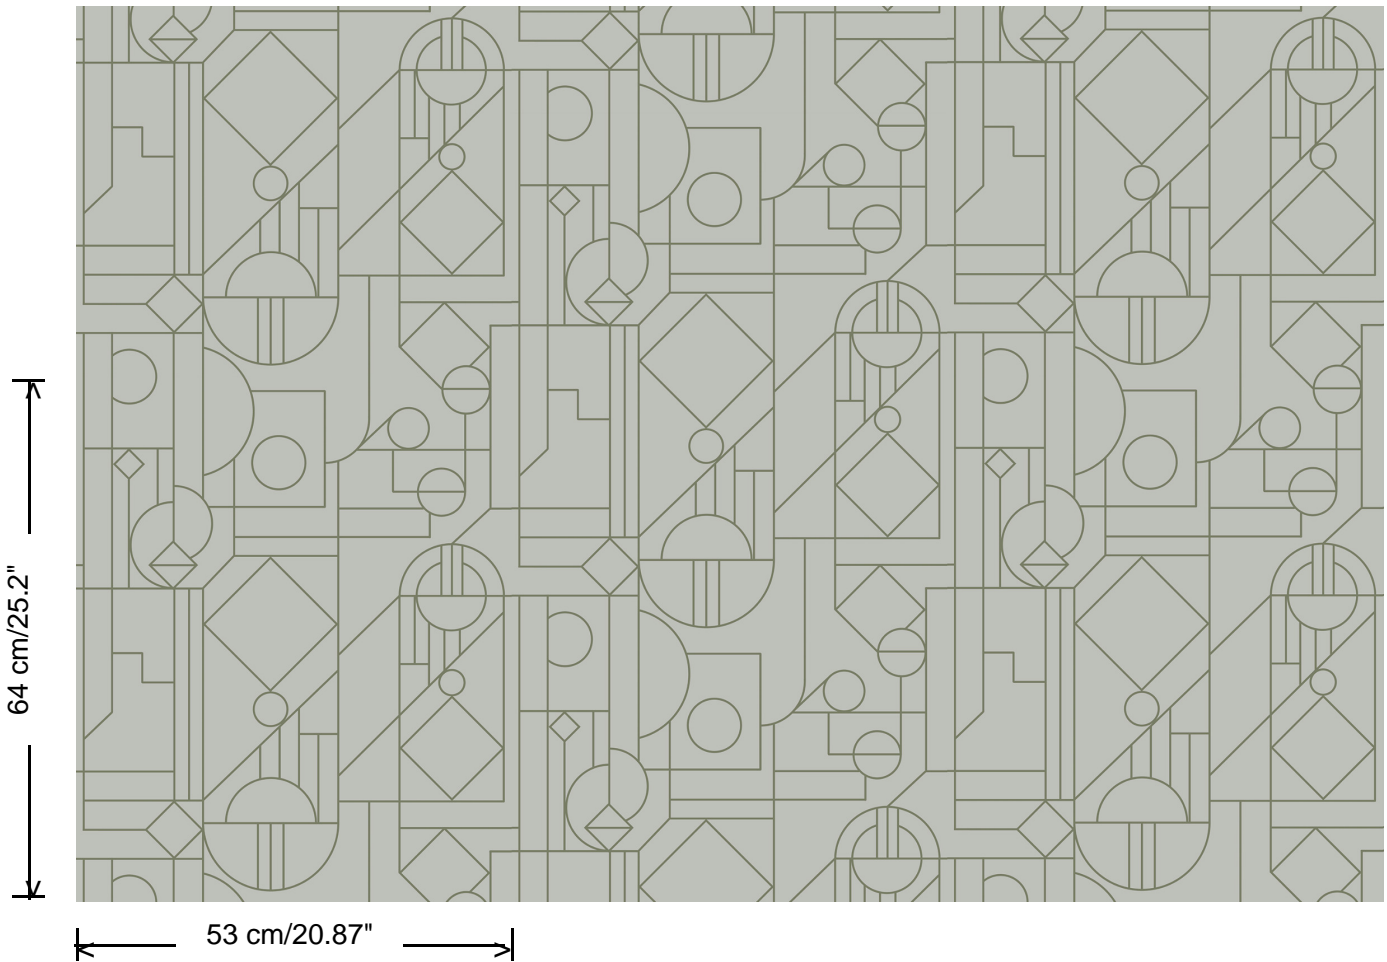

Collection
Tinted Tiles

Pattern
Lush

Reference
29010

Dimensions
Rolls of 10.05 m x 0.53 m (11 yds x 20.87")

Match
Drop match 64/32 cm

Adhesive
Adhesive for non-woven wallcovering like Arte Clearpro, or Metyl Special (200 g in 4 l of water) with the addition of 20% PVA adhesive

Fire retardancy
B-s1, d0 / Class A

Light resistance
Good lightfastness

How to paste
Paste the wall

How to remove
Strippable

Collection
Tinted Tiles

Pattern
Lush

Reference
29010

Remark
29010 - 29013: Washable / 29014 & 29015: Spongeable