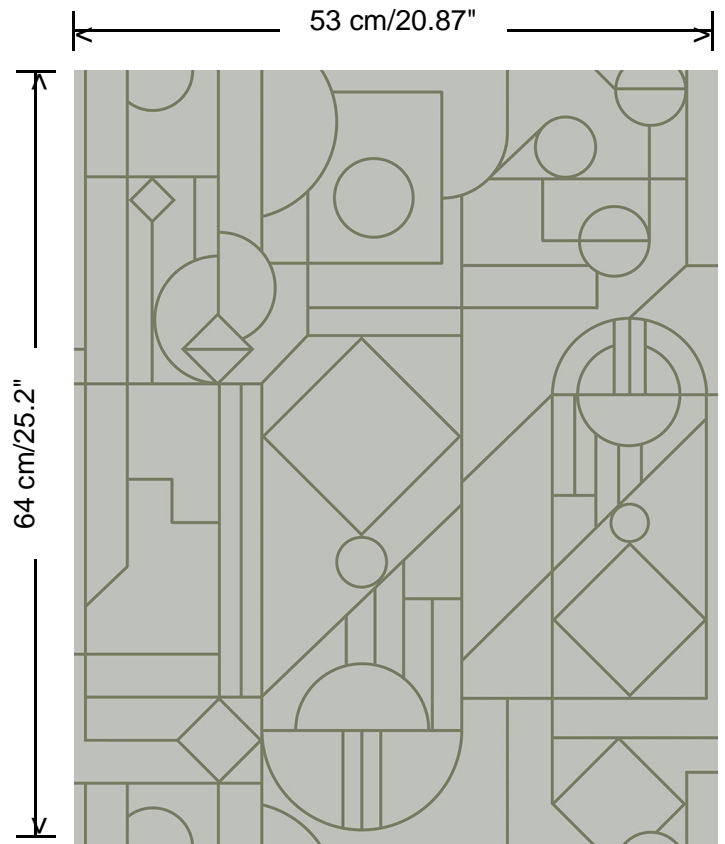

Collection
Tinted Tiles

Pattern
Lush

Reference
29010

Dimensions
Rolls of 10.05 m x 0.53 m (11 yds x 20.87")

Match
Drop match 64/32 cm

Adhesive
Adhesive for non-woven wallcovering like Arte Clearpro, or Metyl Special (200 g in 4 l of water) with the addition of 20% PVA adhesive

Fire retardancy
B-s1, d0 / Class A

Light resistance
Good lightfastness

How to paste
Paste the wall

How to remove
Strippable

Collection
Tinted Tiles

Pattern
Lush

Reference
29010

Remark
29010 - 29013: Washable / 29014 & 29015: Spongeable