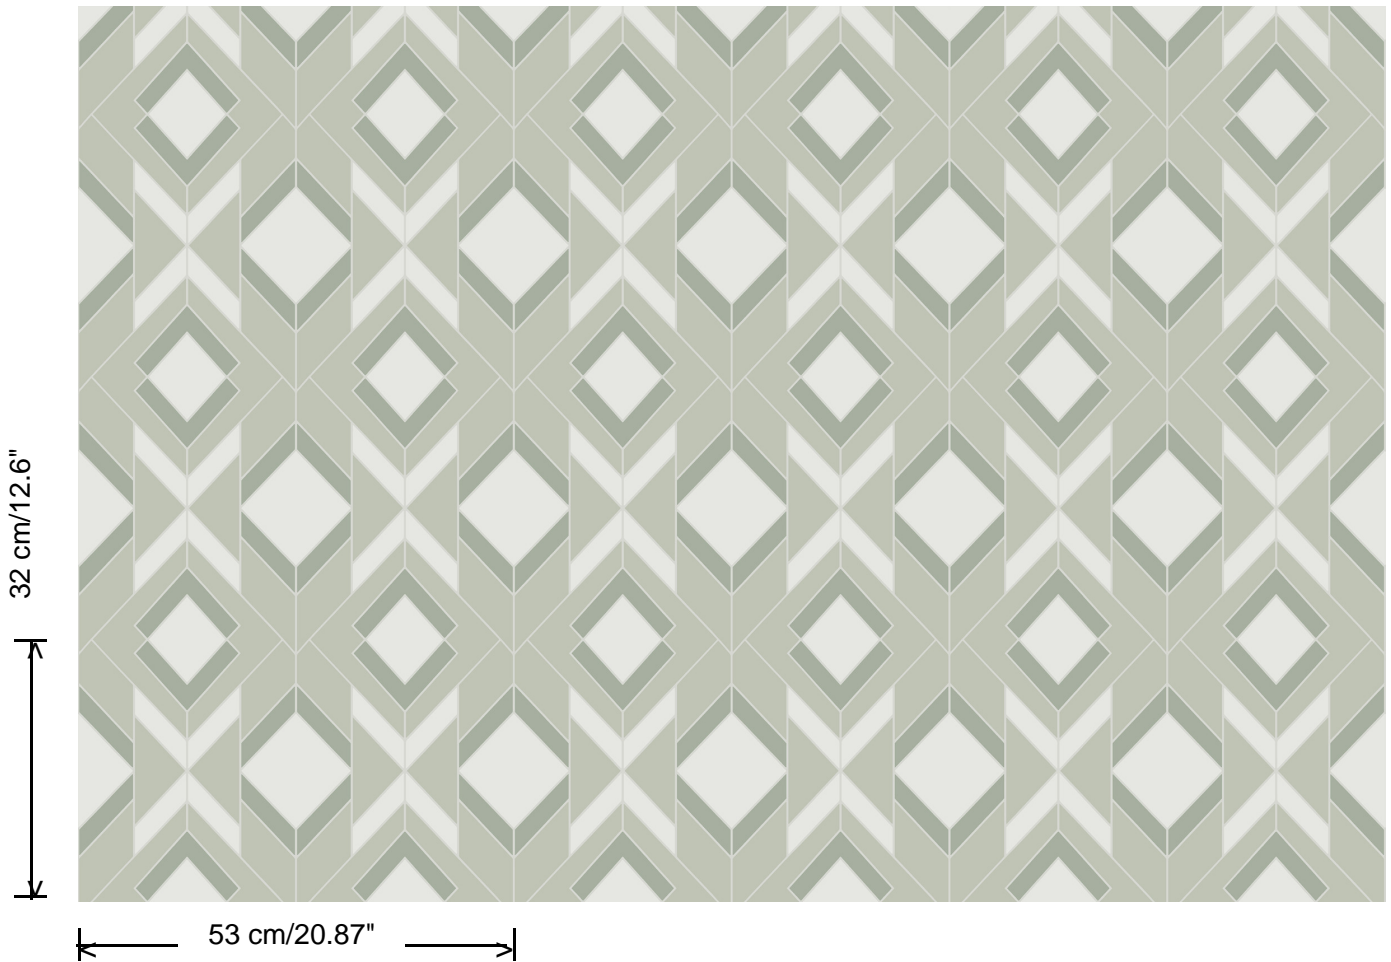

Collection
Tinted Tiles

Pattern
Helix

Reference
29034

Dimensions
Rolls of 10.05 m x 0.53 m (11 yds x 20.87")

Match
Straight match 32 cm

Adhesive
Adhesive for non-woven wallcovering like Arte Clearpro, or Metyl Special (200 g in 4 l of water) with the addition of 20% PVA adhesive

Fire retardancy
B-s1, d0 / Class A

Light resistance
Good lightfastness

Care
Washable

How to paste
Paste the wall

How to remove
Strippable

Collection
Tinted Tiles

Pattern
Helix

Reference
29034