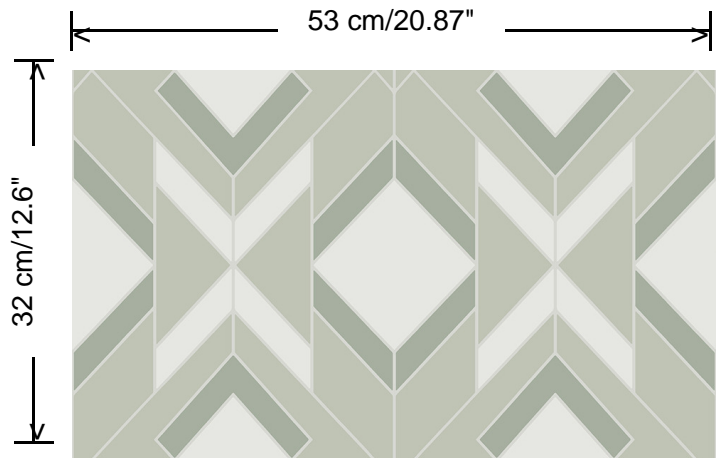

Collection
Tinted Tiles

Pattern
Helix

Reference
29034

Dimensions
Rolls of 10.05 m x 0.53 m (11 yds x 20.87")

Match
Straight match 32 cm

Adhesive
Adhesive for non-woven wallcovering like Arte Clearpro, or Metyl Special (200 g in 4 l of water) with the addition of 20% PVA adhesive

Fire retardancy
B-s1, d0 / Class A

Light resistance
Good lightfastness

Care
Washable

How to paste
Paste the wall

How to remove
Strippable

Collection
Tinted Tiles

Pattern
Helix

Reference
29034