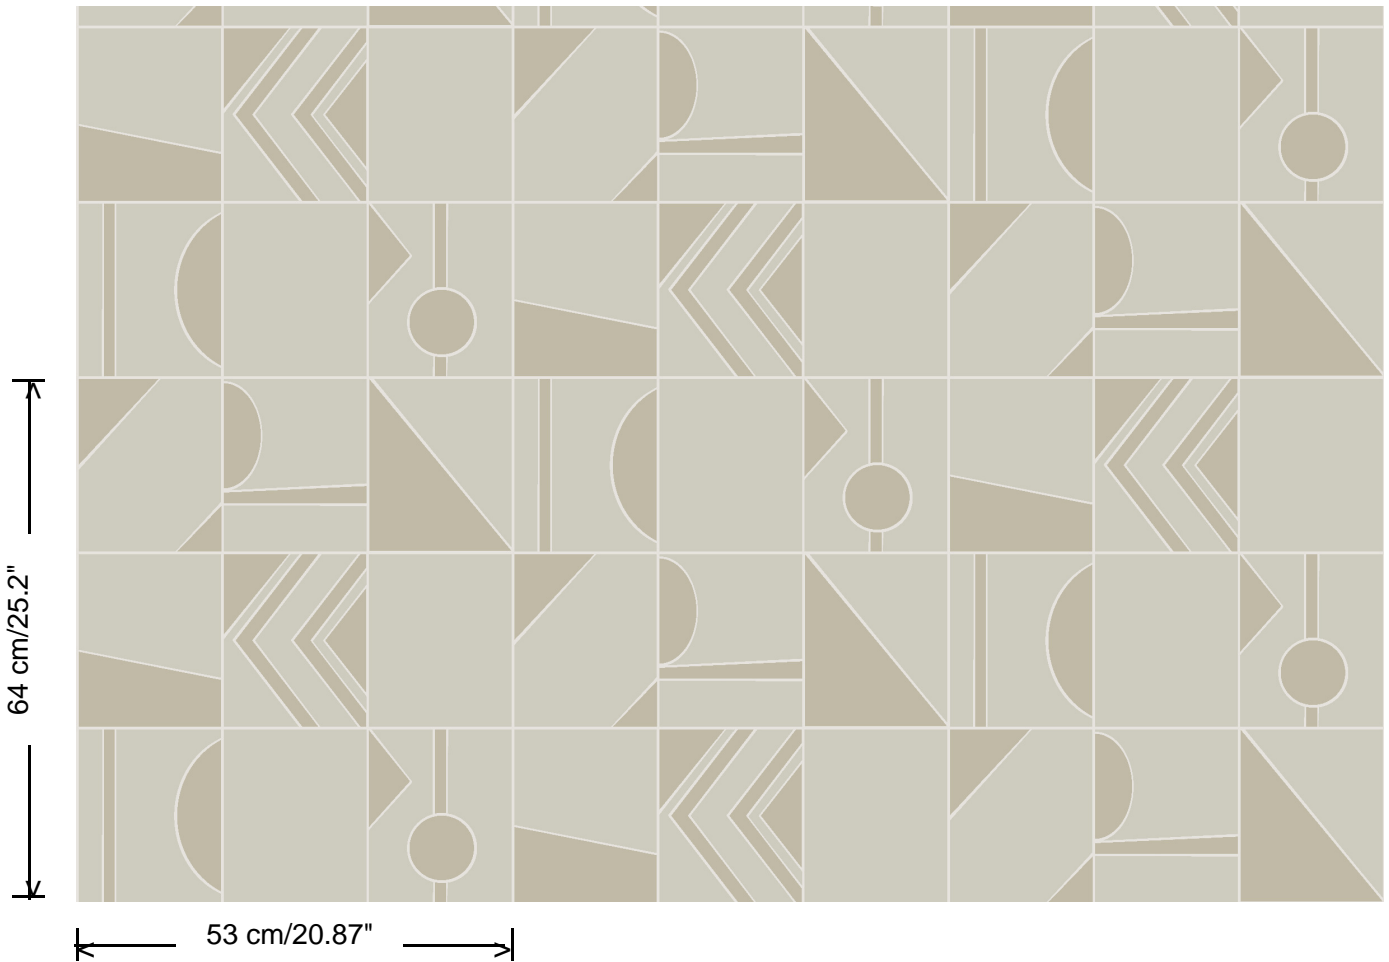

Collection
Tinted Tiles

Width
53 cm/20.87"

Pattern
Groove

Height
64 cm/25.2"

Reference
29044

Dimensions
Rolls of 10.05 m x 0.53 m (11 yds x 20.87")

Match
Drop match 64/21.34 cm

Adhesive
Adhesive for non-woven wallcovering like Arte Clearpro, or Metyl Special (200 g in 4 l of water) with the addition of 20% PVA adhesive

Fire retardancy
B-s1, d0 / Class A

Light resistance
Good lightfastness

Care
Washable

How to paste
Paste the wall

How to remove
Strippable

Collection
Tinted Tiles

Pattern
Groove

Reference
29044