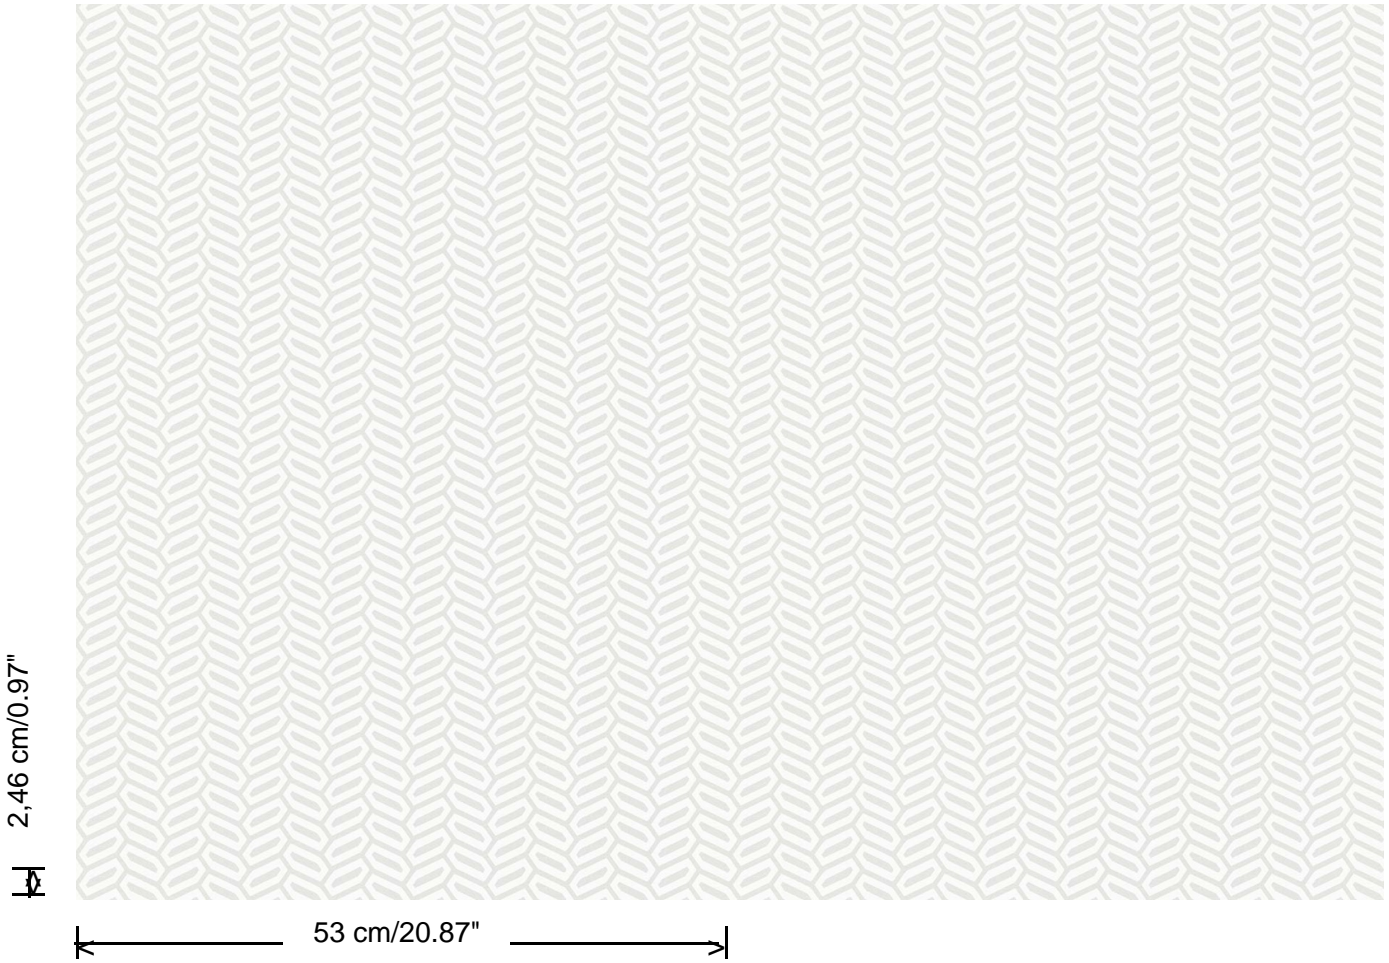

Collection
Nomadia

Pattern
Accra

Reference
38510

Dimensions
Rolls of 10.05 m x 0.53 m (11 yds x 20.87")

Match
Straight match 2.46 cm

Adhesive
Adhesive for non-woven wallcovering like Arte Clearpro, or Metyl Special (200 g in 4 l of water) with the addition of 20% PVA adhesive

Fire retardancy
B-s1, d0 / Class A

Light resistance
Good lightfastness

Care
Extra-washable

How to paste
Paste the wall

How to remove
Strippable

Collection
Nomadia

Pattern
Accra

Reference
38510