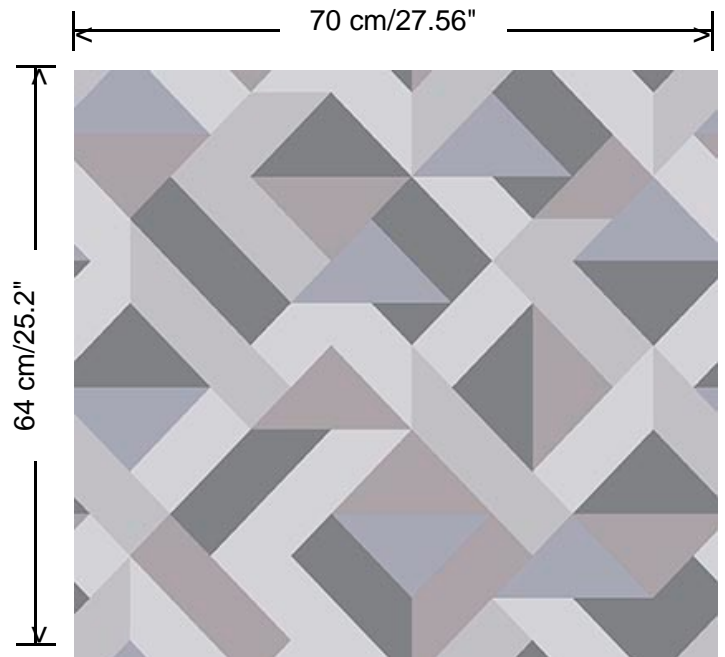

Collection

Gentle Groove

Pattern

Path

Reference

66574

Dimensions

Rolls of 10.05 m x 0.70 m (11 yds x 27.56")

Match

Straight match 64 cm

Adhesive

Adhesive for non-woven wallcovering like Arte Clearpro, or Metyl Special (200 g in 4 l of water) with the addition of 20% PVA adhesive

Fire retardancy

B-s1, d0 / Class A

Light resistance

Good lightfastness

Care

Washable

How to paste

Paste the wall

How to remove

Strippable