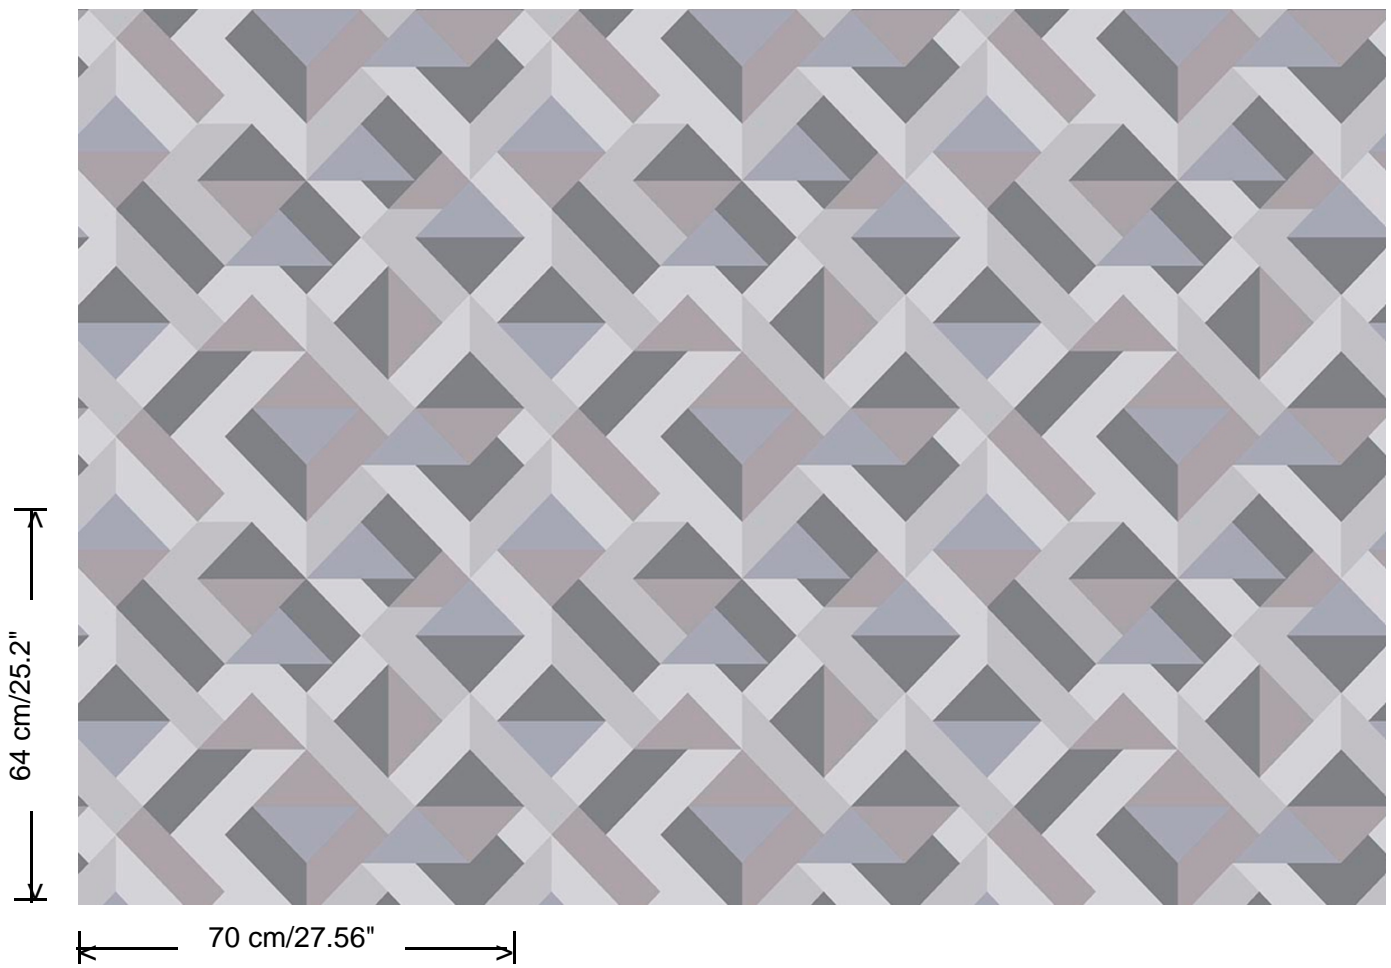

Collection

Gentle Groove

Pattern

Path

Reference

66574

Dimensions

Rolls of 10.05 m x 0.70 m (11 yds x 27.56")

Match

Straight match 64 cm

Adhesive

Adhesive for non-woven wallcovering like Arte Clearpro, or Metyl Special (200 g in 4 l of water) with the addition of 20% PVA adhesive

Fire retardancy

B-s1, d0 / Class A

Light resistance

Good lightfastness

Care

Washable

How to paste

Paste the wall

How to remove

Strippable

Collection
Gentle Groove

Pattern
Path

Reference
66574

<https://www.hookedonwalls.com>