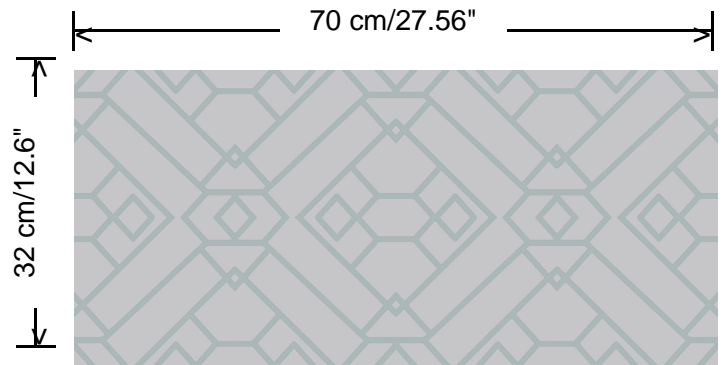

**Collection**

Gentle Groove

**Pattern**

Unit

**Reference**

66540

**Dimensions**

Rolls of 10.05 m x 0.70 m (11 yds x 27.56")

**Match**

Straight match 32 cm

**Adhesive**

Adhesive for non-woven wallcovering like Arte Clearpro, or Metyl Special (200 g in 4 l of water) with the addition of 20% PVA adhesive

**Fire retardancy**

B-s1, d0 / Class A

**Light resistance**

Good lightfastness

**Care**

Washable

**How to paste**

Paste the wall

**How to remove**

Strippable

**Collection**  
Gentle Groove

**Pattern**  
Unit

**Reference**  
66540

<https://www.hookedonwalls.com>