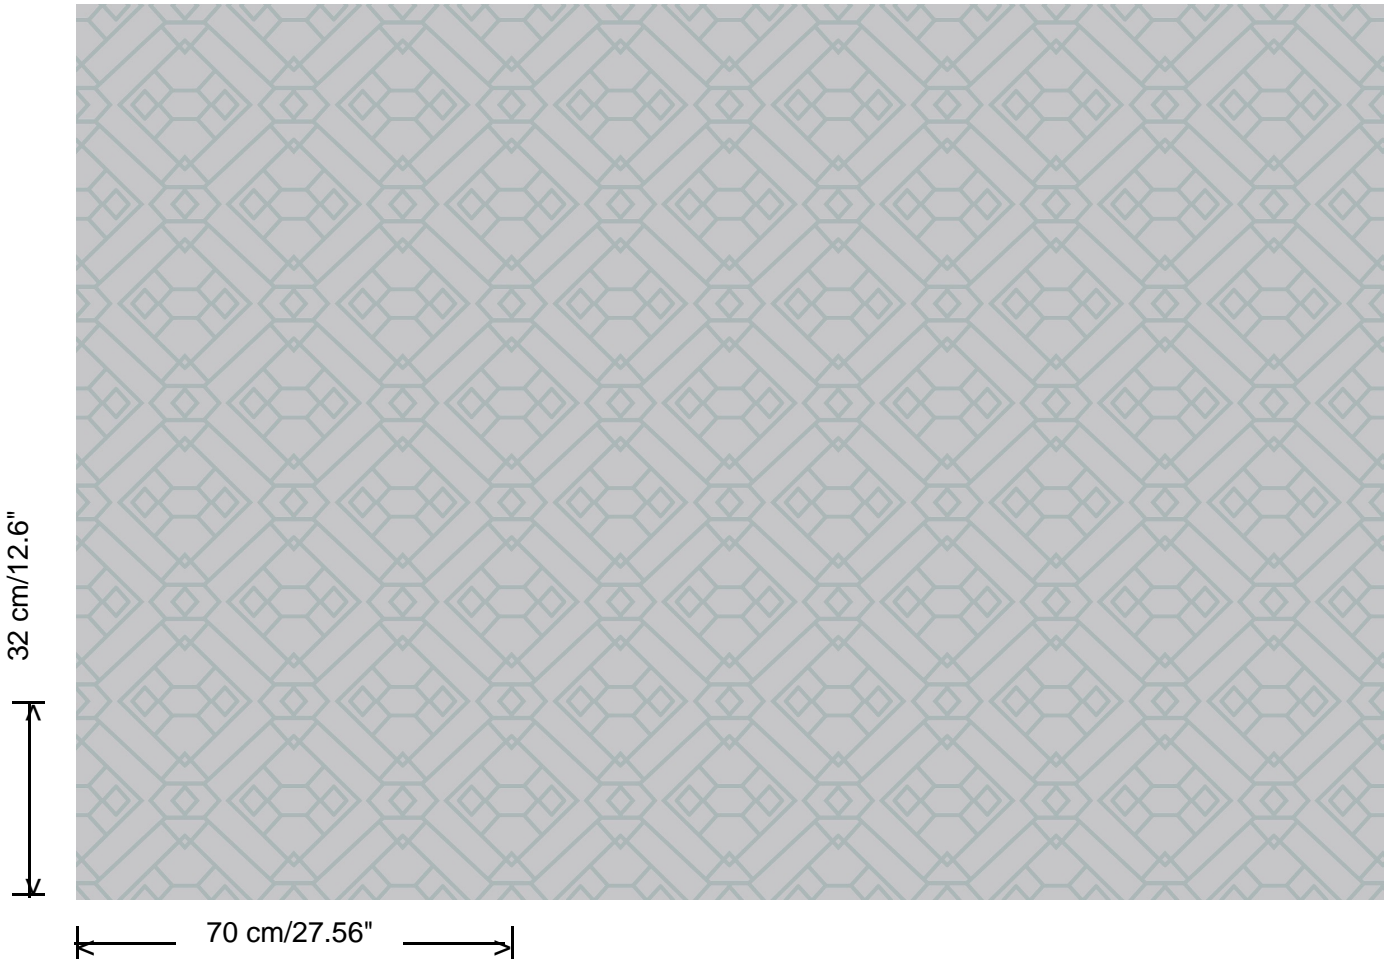

Collection

Gentle Groove

Pattern

Unit

Reference

66540

Dimensions

Rolls of 10.05 m x 0.70 m (11 yds x 27.56")

Match

Straight match 32 cm

Adhesive

Adhesive for non-woven wallcovering like Arte Clearpro, or Metyl Special (200 g in 4 l of water) with the addition of 20% PVA adhesive

Fire retardancy

B-s1, d0 / Class A

Light resistance

Good lightfastness

Care

Washable

How to paste

Paste the wall

How to remove

Strippable