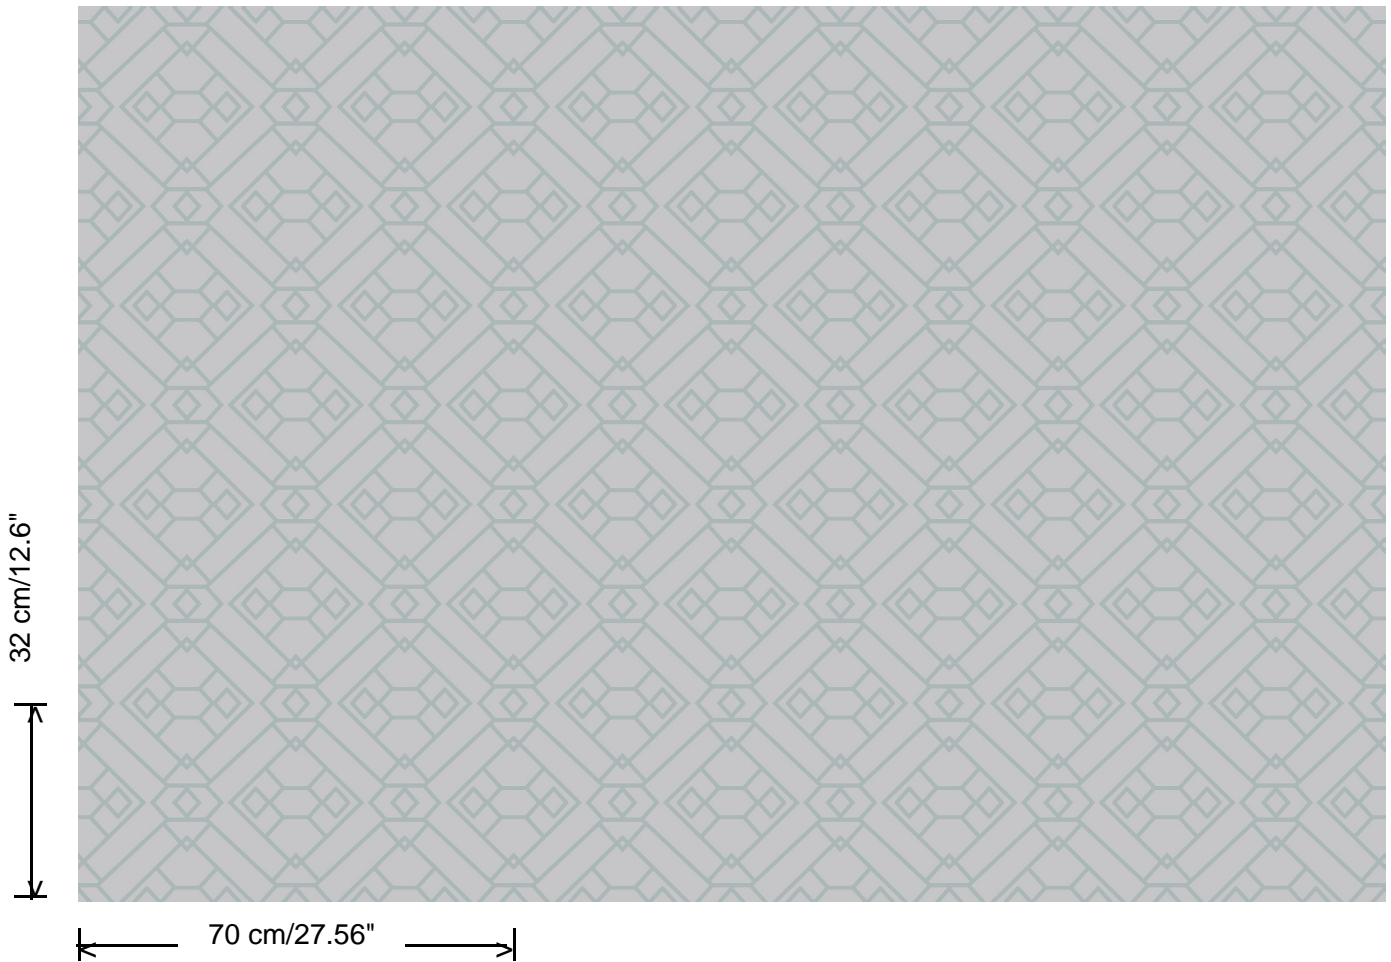

**Collection**

Gentle Groove

**Pattern**

Unit

**Reference**

66540

**Dimensions**

Rolls of 10.05 m x 0.70 m (11 yds x 27.56")

**Match**

Straight match 32 cm

**Adhesive**

Adhesive for non-woven wallcovering like Arte Clearpro, or Metyl Special (200 g in 4 l of water) with the addition of 20% PVA adhesive

**Fire retardancy**

B-s1, d0 / Class A

**Light resistance**

Good lightfastness

**Care**

Washable

**How to paste**

Paste the wall

**How to remove**

Strippable

**Collection**  
Gentle Groove

**Pattern**  
Unit

**Reference**  
66540

<https://www.hookedonwalls.com>