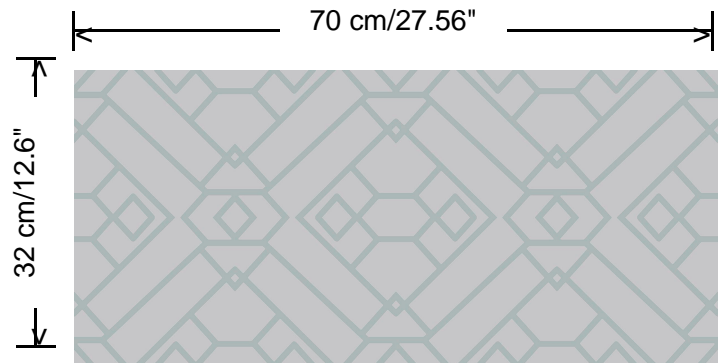

**Collection**

Gentle Groove

**Pattern**

Unit

**Reference**

66540

**Dimensions**

Rolls of 10.05 m x 0.70 m (11 yds x 27.56")

**Match**

Straight match 32 cm

**Adhesive**

Adhesive for non-woven wallcovering like Arte Clearpro, or Metyl Special (200 g in 4 l of water) with the addition of 20% PVA adhesive

**Fire retardancy**

B-s1, d0 / Class A

**Light resistance**

Good lightfastness

**Care**

Washable

**How to paste**

Paste the wall

**How to remove**

Strippable

**Collection**  
Gentle Groove

**Pattern**  
Unit

**Reference**  
66540

<https://www.hookedonwalls.com>