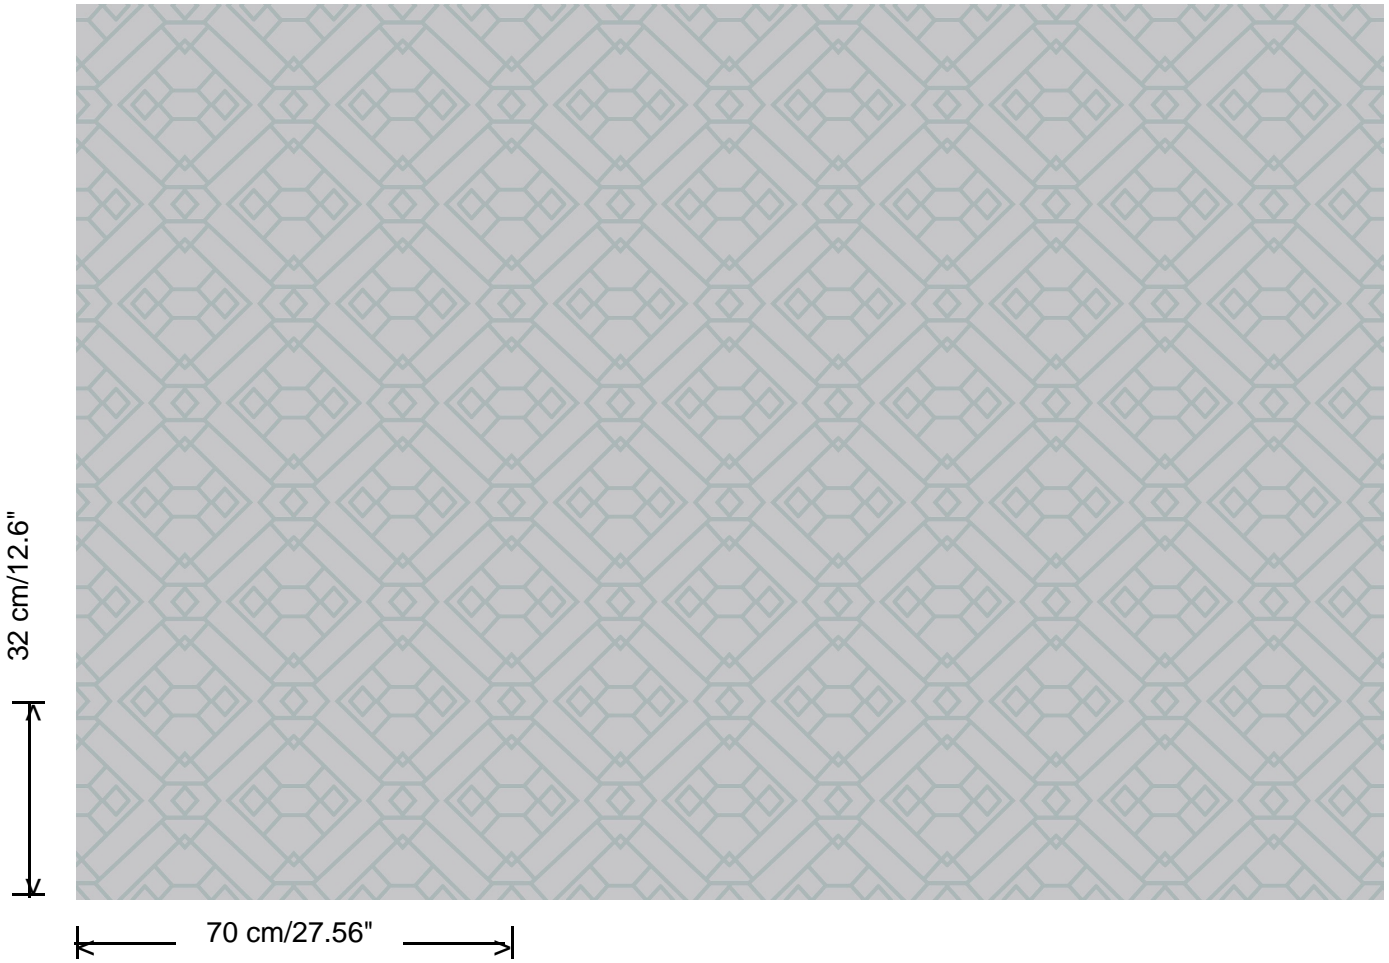

**Collection**

Gentle Groove

**Pattern**

Unit

**Reference**

66540

**Dimensions**

Rolls of 10.05 m x 0.70 m (11 yds x 27.56")

**Match**

Straight match 32 cm

**Adhesive**

Adhesive for non-woven wallcovering like Arte Clearpro, or Metyl Special (200 g in 4 l of water) with the addition of 20% PVA adhesive

**Fire retardancy**

B-s1, d0 / Class A

**Light resistance**

Good lightfastness

**Care**

Washable

**How to paste**

Paste the wall

**How to remove**

Strippable

**Collection**  
Gentle Groove

**Pattern**  
Unit

**Reference**  
66540

<https://www.hookedonwalls.com>