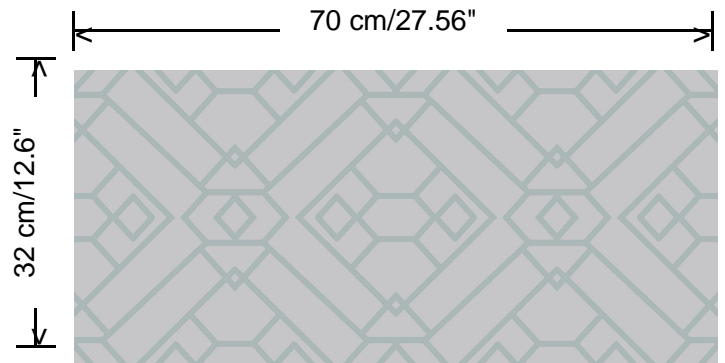

Collection

Gentle Groove

Pattern

Unit

Reference

66540

Dimensions

Rolls of 10.05 m x 0.70 m (11 yds x 27.56")

Match

Straight match 32 cm

Adhesive

Adhesive for non-woven wallcovering like Arte Clearpro, or Metyl Special (200 g in 4 l of water) with the addition of 20% PVA adhesive

Fire retardancy

B-s1, d0 / Class A

Light resistance

Good lightfastness

Care

Washable

How to paste

Paste the wall

How to remove

Strippable

Collection
Gentle Groove

Pattern
Unit

Reference
66540

<https://www.hookedonwalls.com>