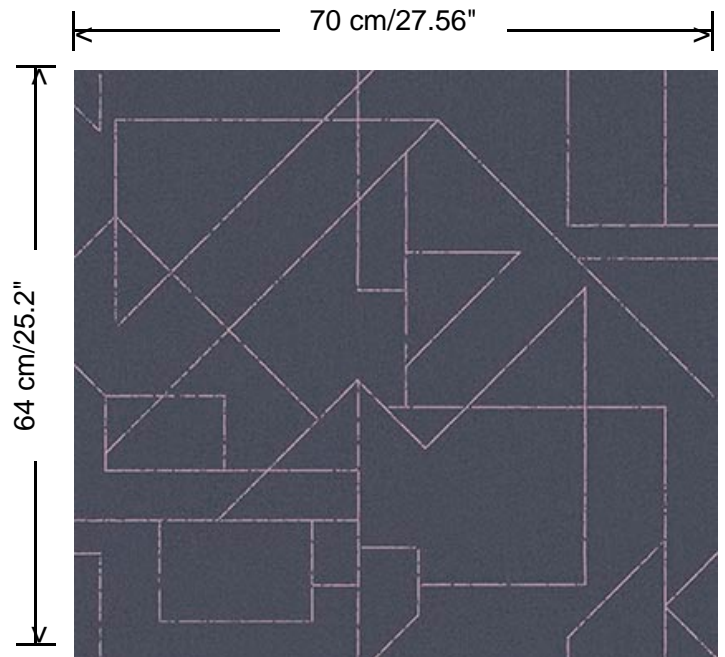

Collection

Gentle Groove

Pattern

Outline

Reference

66564

Dimensions

Rolls of 10.05 m x 0.70 m (11 yds x 27.56")

Match

Drop match 64/32 cm

Adhesive

Adhesive for non-woven wallcovering like Arte Clearpro, or Metyl Special (200 g in 4 l of water) with the addition of 20% PVA adhesive

Fire retardancy

B-s1, d0 / Class A

Light resistance

Good lightfastness

Care

Washable

How to paste

Paste the wall

How to remove

Strippable

Collection
Gentle Groove

Pattern
Outline

Reference
66564

<https://www.hookedonwalls.com>