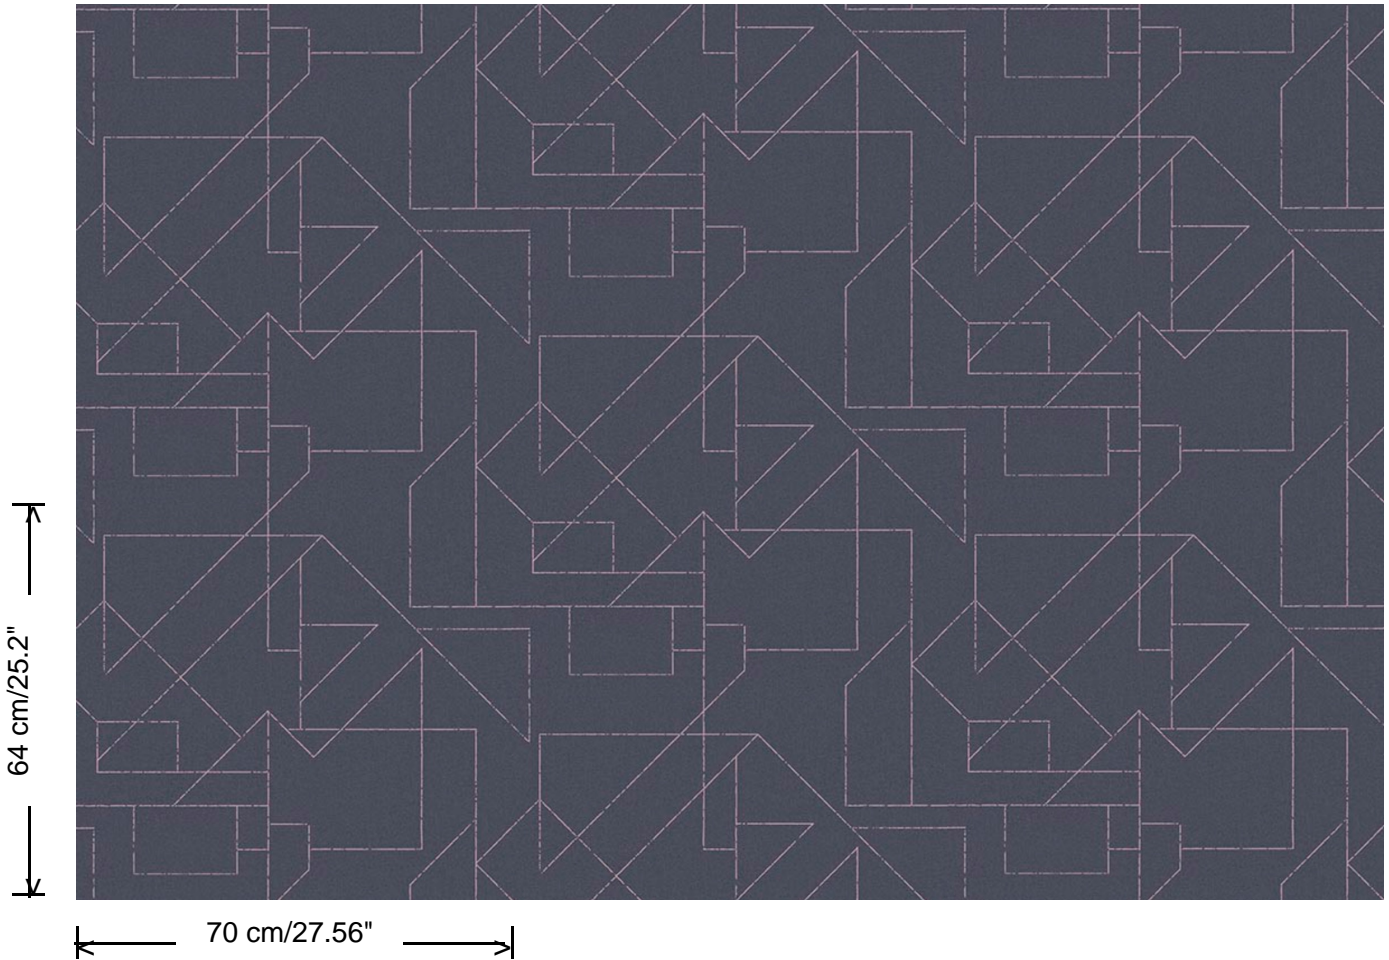

Collection

Gentle Groove

Pattern

Outline

Reference

66564

Dimensions

Rolls of 10.05 m x 0.70 m (11 yds x 27.56")

Match

Drop match 64/32 cm

Adhesive

Adhesive for non-woven wallcovering like Arte Clearpro, or Metyl Special (200 g in 4 l of water) with the addition of 20% PVA adhesive

Fire retardancy

B-s1, d0 / Class A

Light resistance

Good lightfastness

Care

Washable

How to paste

Paste the wall

How to remove

Strippable

Collection
Gentle Groove